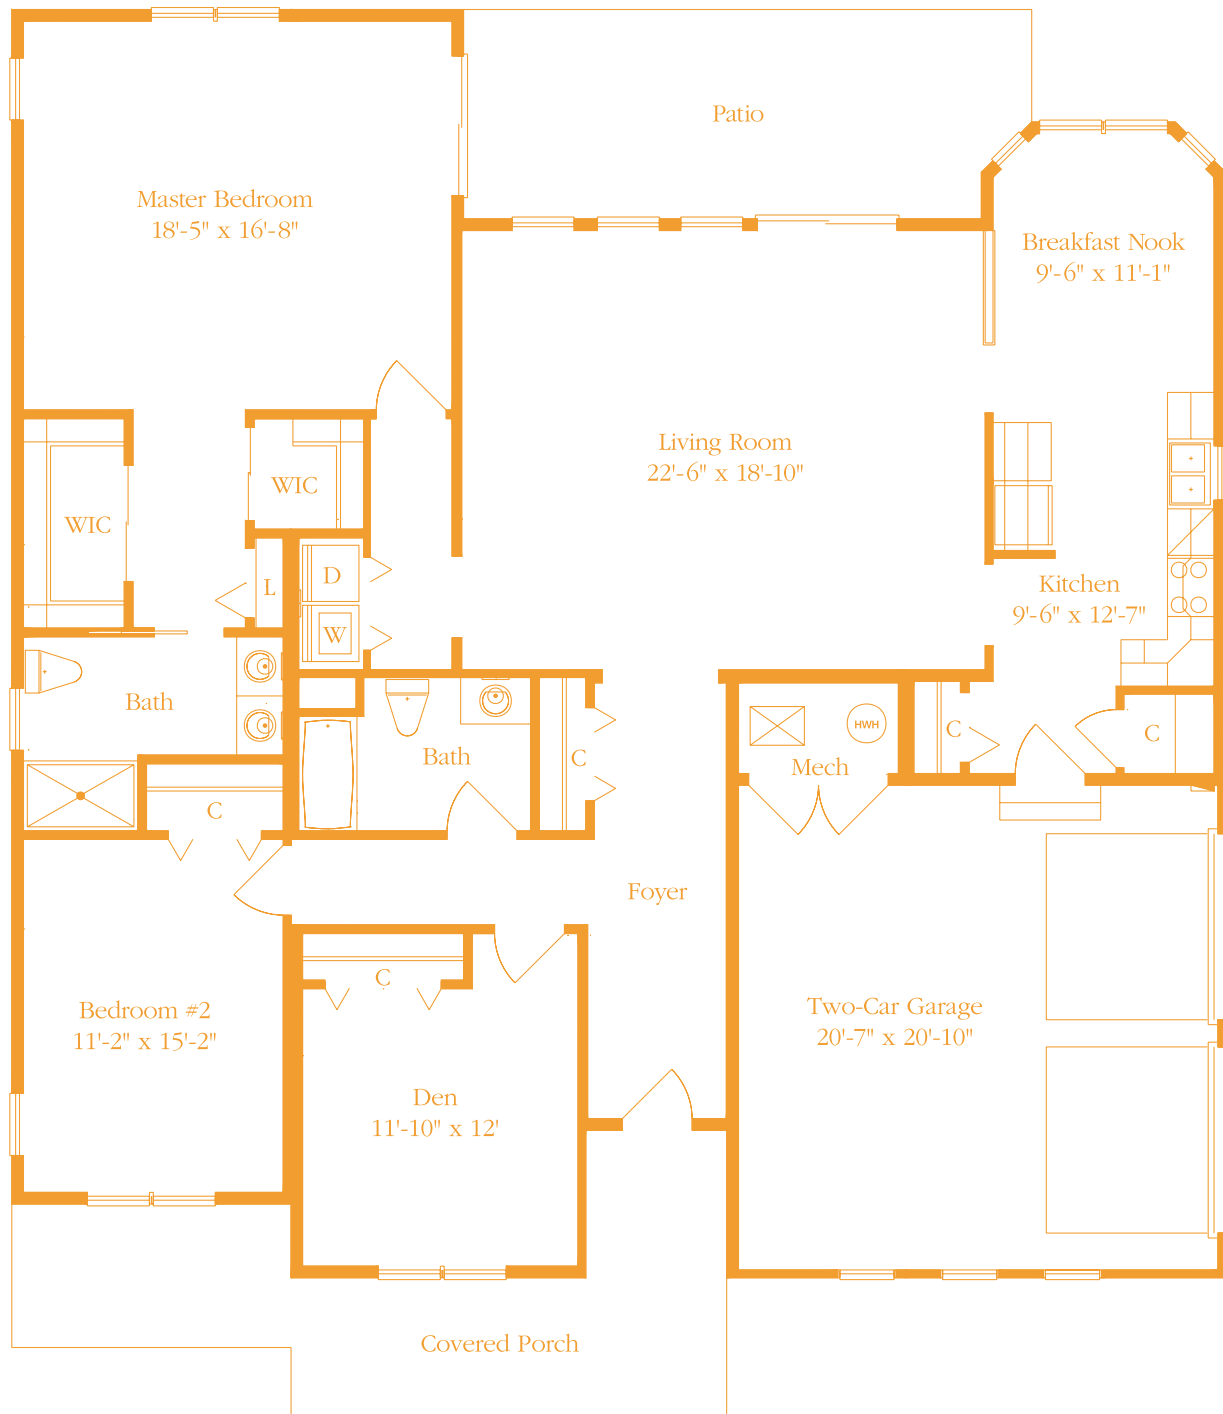

# Two Bedroom & Den Cottage

# Hermitage II

2064 Square Feet

L - Linen    W - Washer    D - Dryer    W/D - Stackable Washer/Dryer  
Mech - Mechanical Closet    C - Closet    WIC - Walk-In Closet

Square-footage calculations exclude covered porches and have been rounded off.