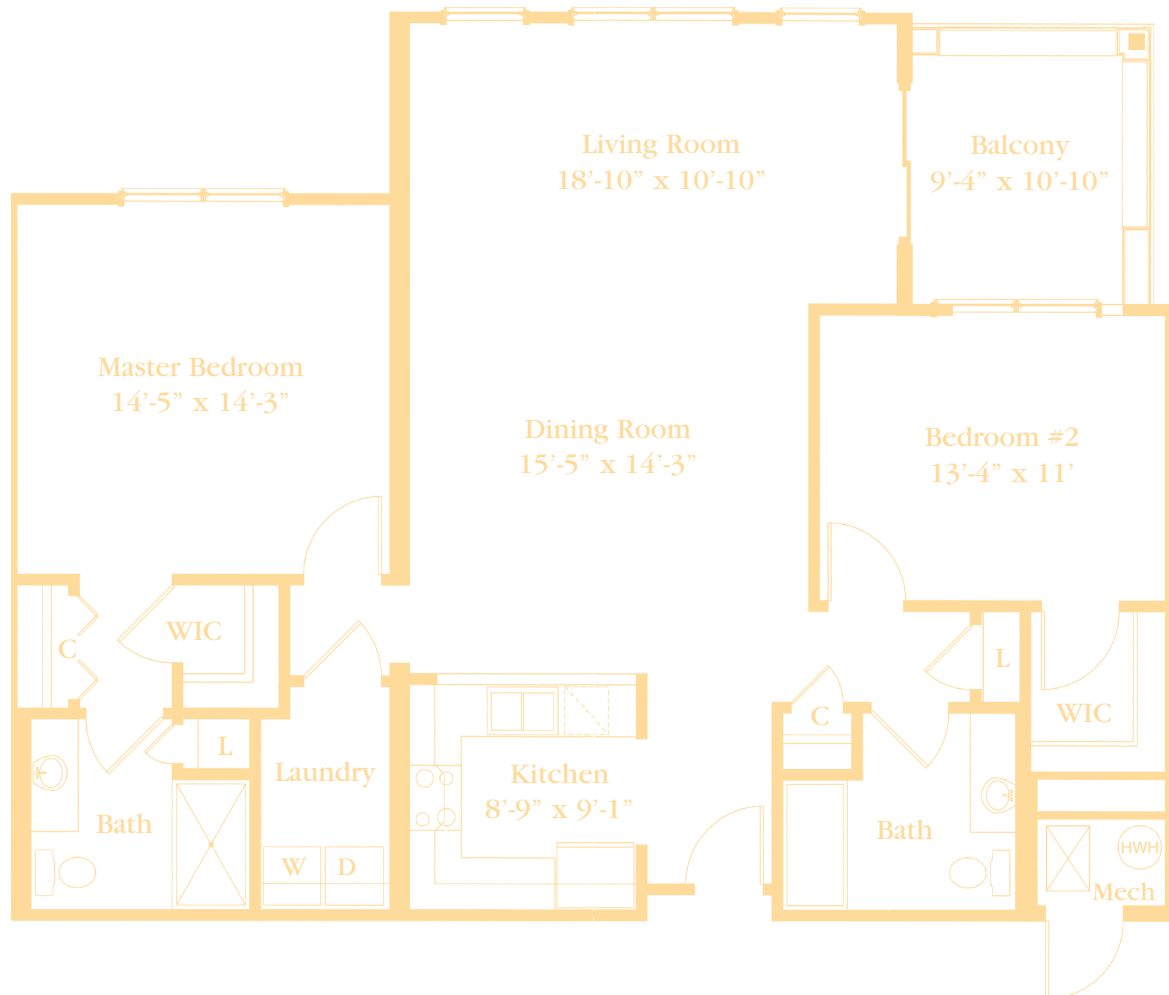

Nassau G

Two Bedroom Apartment

1354 Square Feet

L - Linen **W** - Washer **D** - Dryer **W/D** - Stackable Washer/Dryer
Mech - Mechanical Closet **C** - Closet **WIC** - Walk-In Closet

Square-footage calculations exclude covered porches and have been rounded off.